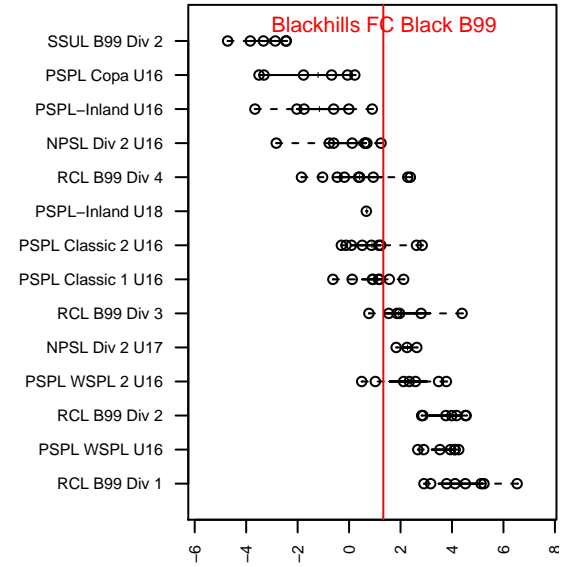

**attack and defense rating
relative to others at age
and all opponents in last 13 months**