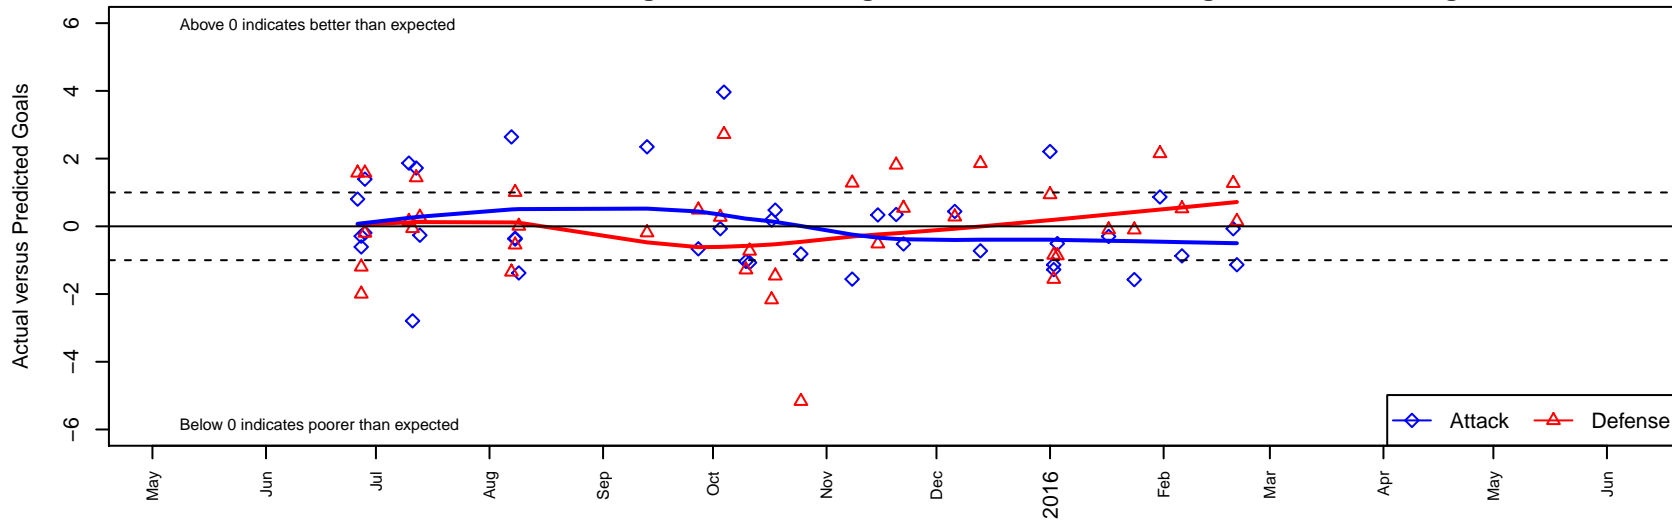

# Blackhills FC Black B99

Blackhills FC  
 Olympia, WA  
 B99 total strength=1382  
 attack=10.88 defense=5.2  
 fall league = RCL B99 Div 3, RCL B99 7V2

alt names used:  
 Blackhills FC B99 Black A  
 BLACKHILLS FC B 99 BLACK A (WA)  
 31 Blackhills FC B 99 Black A  
 Blackhills FC B 99 Black A  
 Blackhills FC B 99 Black A  
 Blackhills FC B 99 Black A  
 Blackhills FC B 99 Black A

**Blackhills FC Black B99**  
 Dots are actual minus expected GF (blue circles) and GA (red triangles).  
 Blue line is smoothed change in attack strength. Red is smoothed change in defense strength.

**attack and defense variance (black dot)  
relative to other teams  
and top 10 in region**